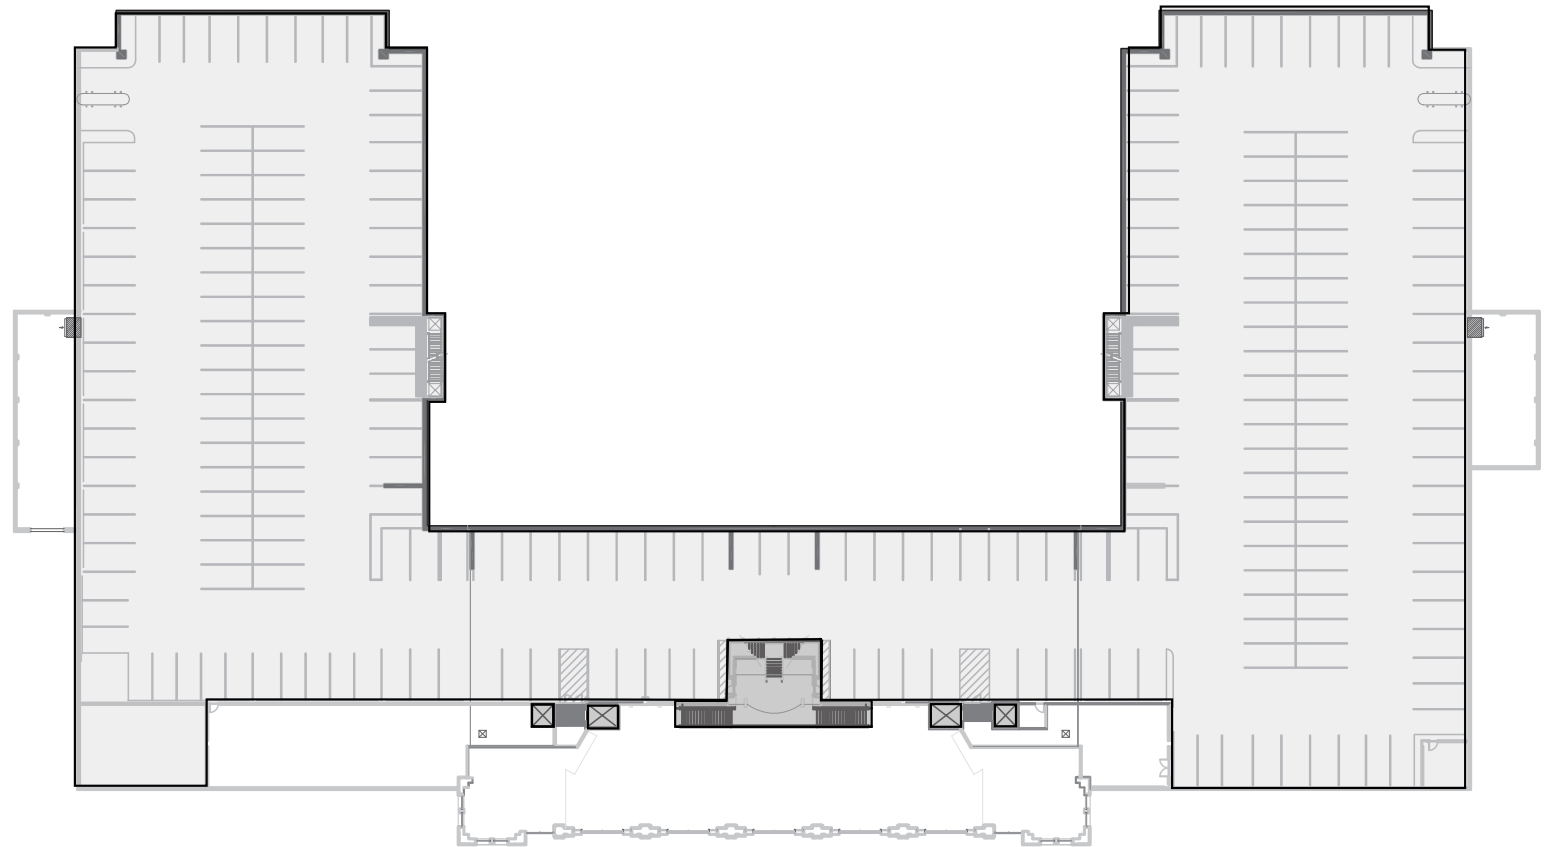

For Lease

5100 Legacy Drive, Plano, TX 75024

Lower Level 1
12,286 RSF

CHRIS WRIGHT
chris.wright@am.jll.com

T.D. BRIGGS
td.briggs@am.jll.com

JOEL PUSTMUELLER
joel.pustmueller@am.jll.com

214 438 6100
Jones Lang LaSalle Brokerage, Inc.