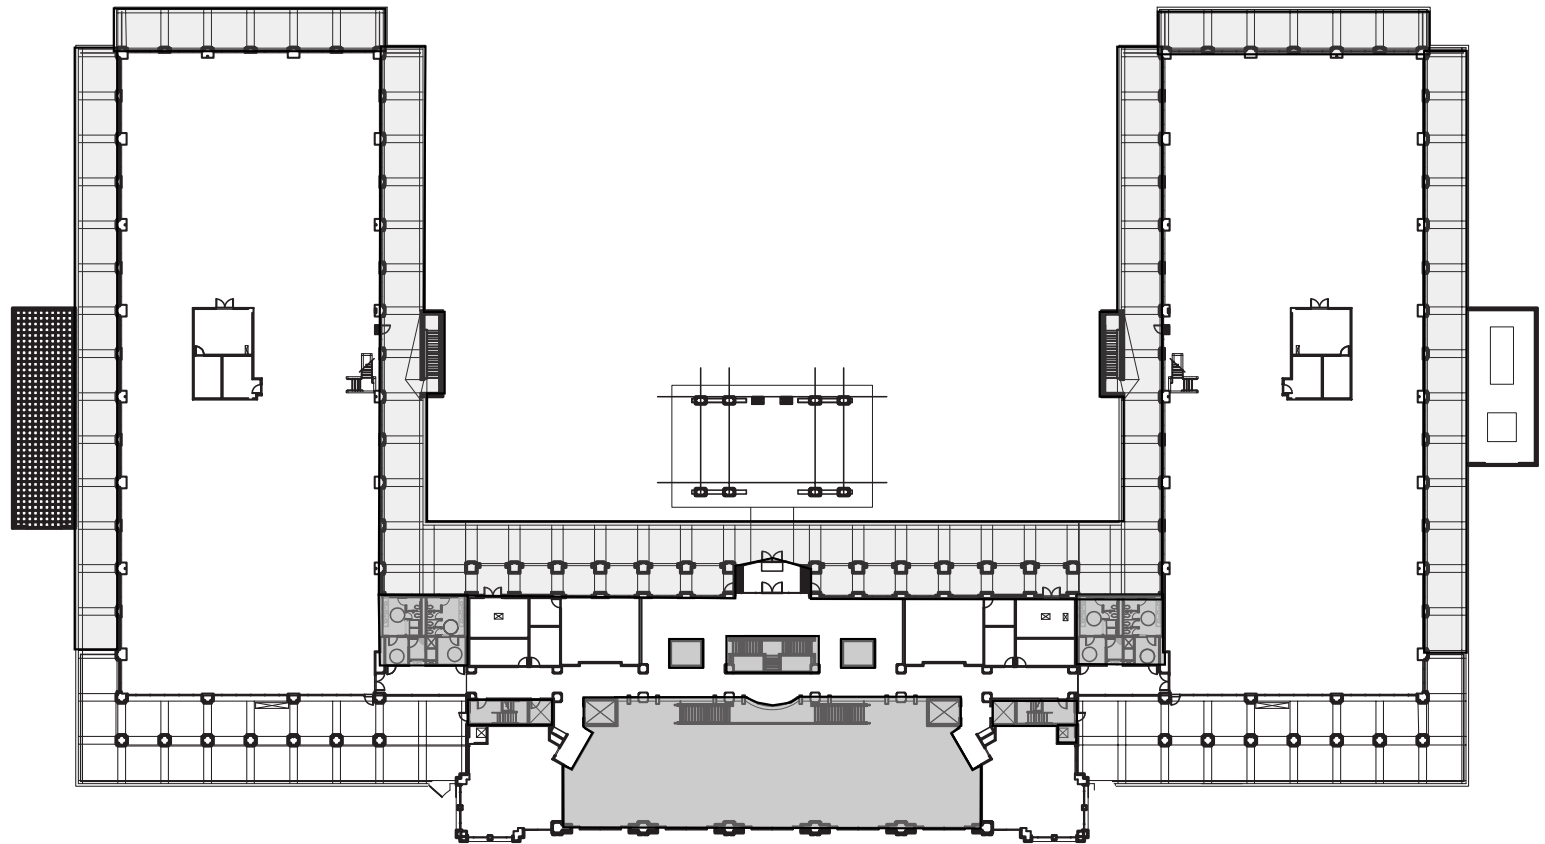

For Lease

5100 Legacy Drive, Plano, TX 75024

1st Floor
60,419 RSF

CHRIS WRIGHT
chris.wright@am.jll.com

T.D. BRIGGS
td.briggs@am.jll.com

JOEL PUSTMUELLER
joel.pustmueller@am.jll.com

214 438 6100
Jones Lang LaSalle Brokerage, Inc.